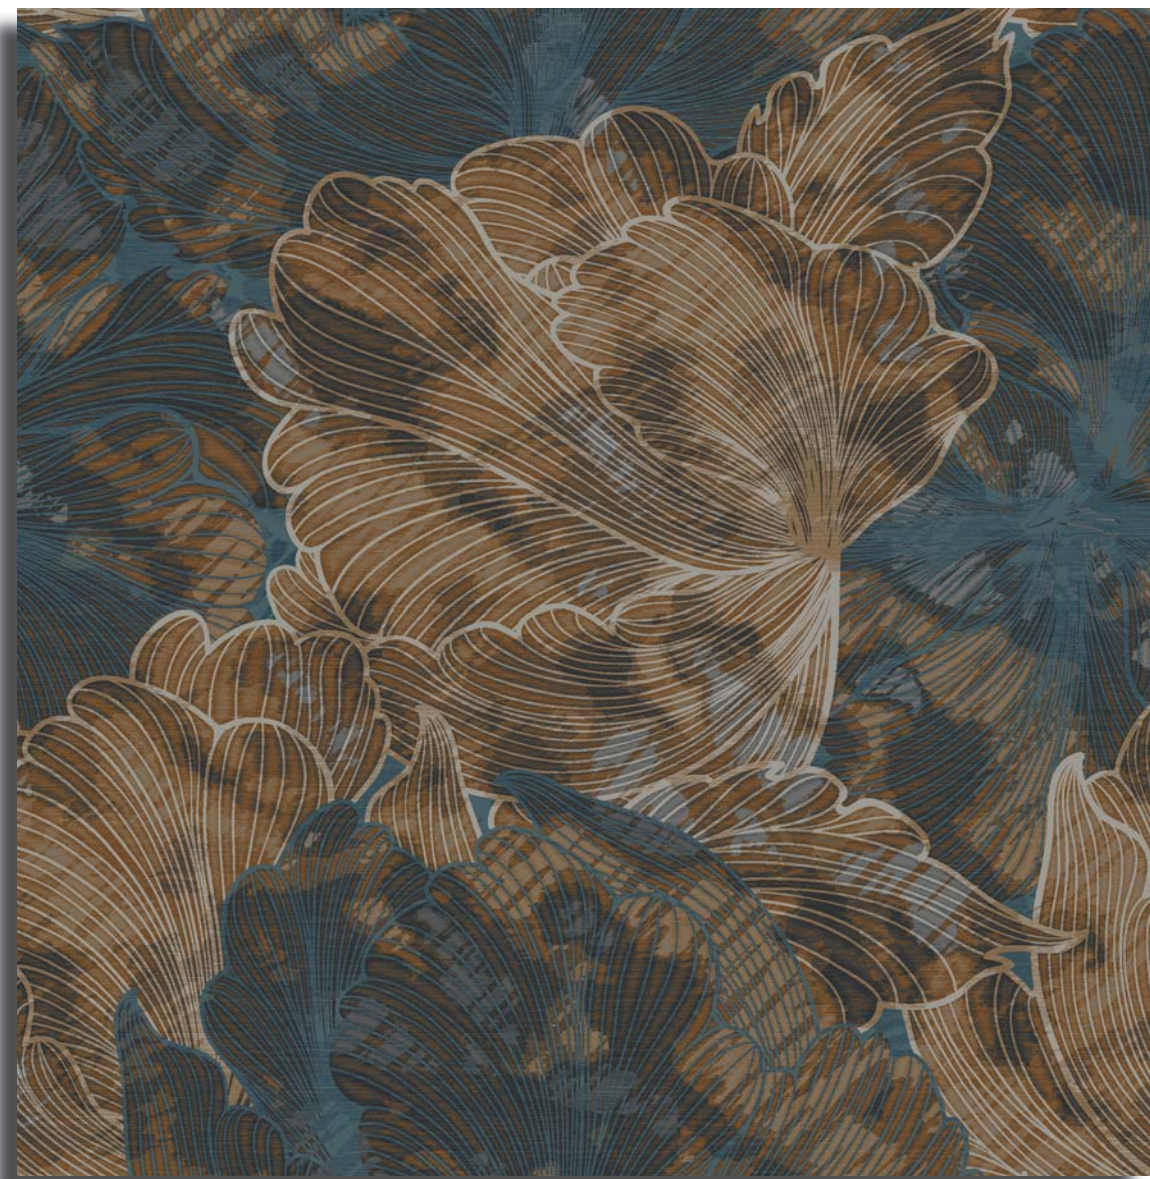

AV23024
6'7" W x 6'7" L

AV23045
13'2" W x 13'2" L

AV22034
15' W x 15' L